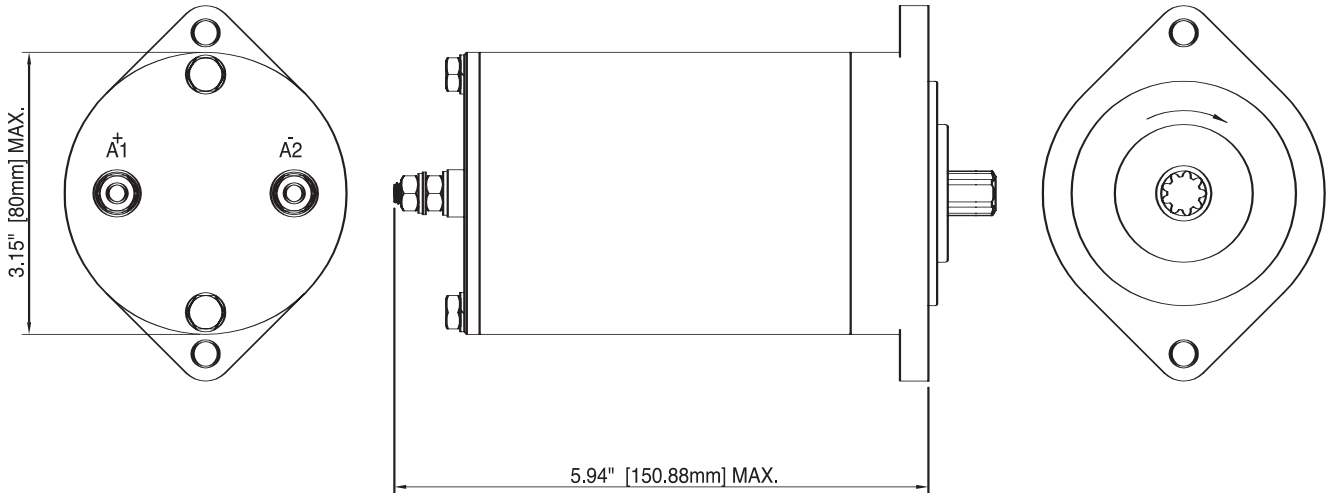

3.0" 12-24V DC MOTOR PERFORMANCE

KIT NO.	VOLTAGE	POWER	UL RECOGNIZED	BRUSH KIT
KM05	12 VDC	500W	YES	K-77
KM06	24 VDC	500W	YES	K-78
KM08	12 VDC	800W	YES	K-77
KM09	24 VDC	800W	YES	K-78

If using KS5 Smart Start, you must order K-104 and 5199-AA.