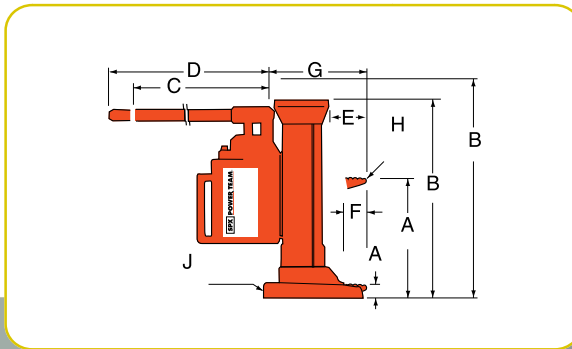

# Toe Jacks

5.5, 11 & 27.5 Ton

Get under equipment with only 11/16" of ground clearance.

JACKS

ASME B30.1

- With lifting points on the toe and on the top, these extremely rugged jacks are ideal for machine lifting, rigging, lift truck service and much more.
- Choose from 5.5-ton, 11-ton, and now, an amazing 27.5-ton lifting capacity.
- All jacks operate both vertically and horizontally.
- Base, toe and pumping assembly swivel independently, allowing the jack to work in confined areas.

The J Series Toe Jack is an extremely rugged jack used here for lift truck service.

### DIMENSIONS

Order Number	A		B		C	D	E	F	G	H	J
	Ret. (in.)	Ext. (in.)	Ret. (in.)	Ext. (in.)							
<b>J58T</b>	1 <sup>1</sup> / <sub>16</sub>	9 <sup>3</sup> / <sub>8</sub>	14 <sup>3</sup> / <sub>4</sub>	23	14 <sup>1</sup> / <sub>2</sub>	17 <sup>3</sup> / <sub>4</sub>	2 <sup>13</sup> / <sub>16</sub>	2 <sup>3</sup> / <sub>16</sub>	6 <sup>15</sup> / <sub>16</sub>	1 <sup>5</sup> / <sub>8</sub>	5 <sup>1</sup> / <sub>8</sub>
<b>J109T</b>	1 <sup>1</sup> / <sub>16</sub>	10 <sup>3</sup> / <sub>8</sub>	16 <sup>1</sup> / <sub>2</sub>	25 <sup>3</sup> / <sub>4</sub>	14 <sup>1</sup> / <sub>2</sub>	17 <sup>3</sup> / <sub>4</sub>	3	2 <sup>3</sup> / <sub>16</sub>	7 <sup>7</sup> / <sub>32</sub>	2 <sup>1</sup> / <sub>2</sub>	6 <sup>3</sup> / <sub>4</sub>
<b>J259T</b>	2 <sup>1</sup> / <sub>8</sub>	11 <sup>3</sup> / <sub>8</sub>	19 <sup>7</sup> / <sub>8</sub>	29 <sup>1</sup> / <sub>16</sub>	8 <sup>1</sup> / <sub>4</sub>	29 <sup>3</sup> / <sub>4</sub>	5 <sup>3</sup> / <sub>4</sub>	4	10 <sup>1</sup> / <sub>2</sub>	3 <sup>1</sup> / <sub>2</sub>	10 <sup>5</sup> / <sub>8</sub>