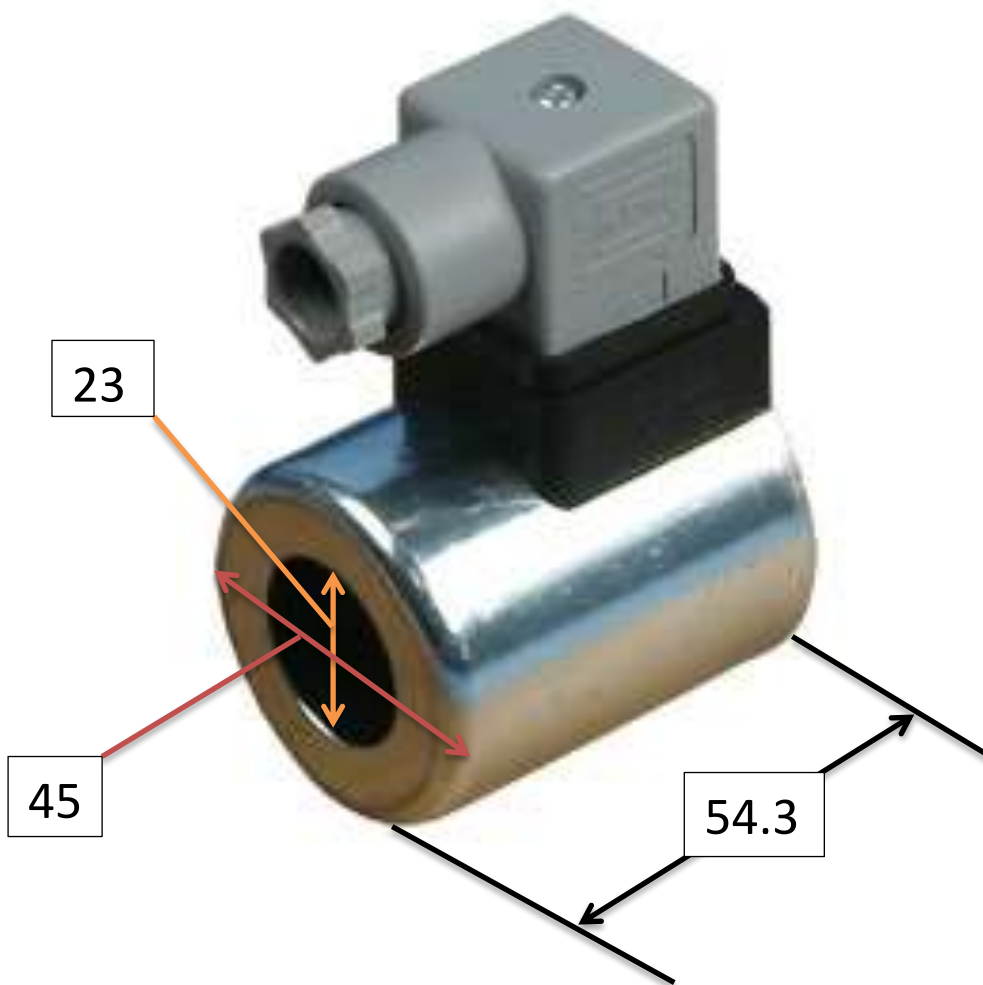

M.1445.0019

**D15 SOLENOID COIL 205VDC X
30 WATT**