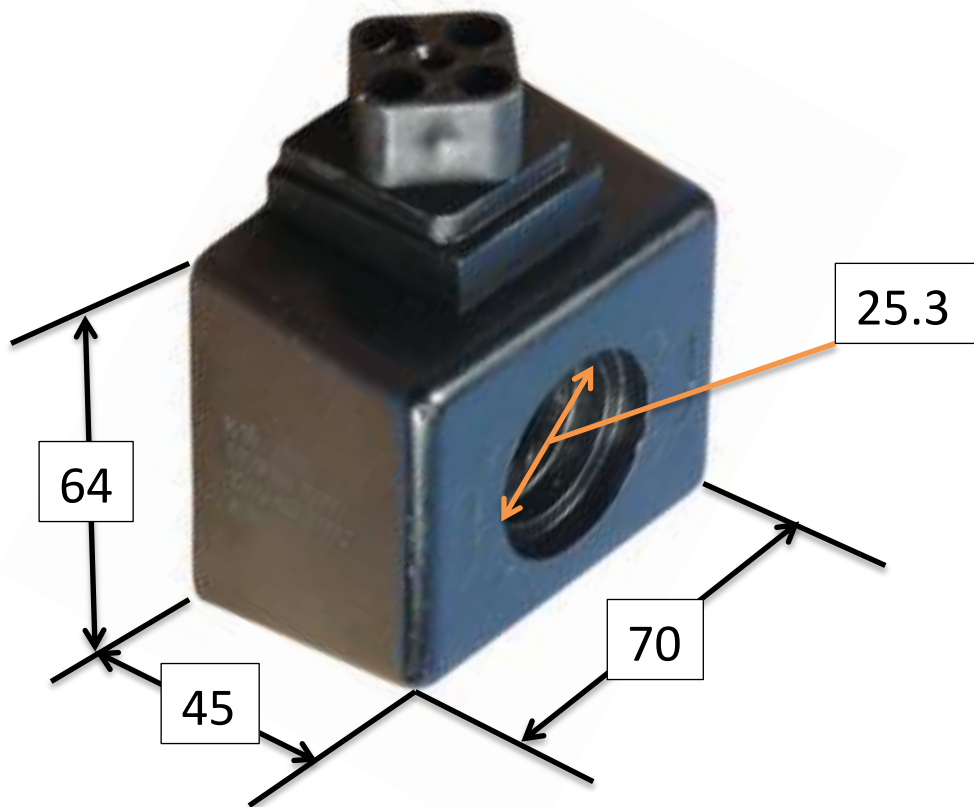

**M.1430.0027**

**K16 SOLENOID COIL 230VAC 50HZ**

**450VA INRUSH – 120VA HOLD**