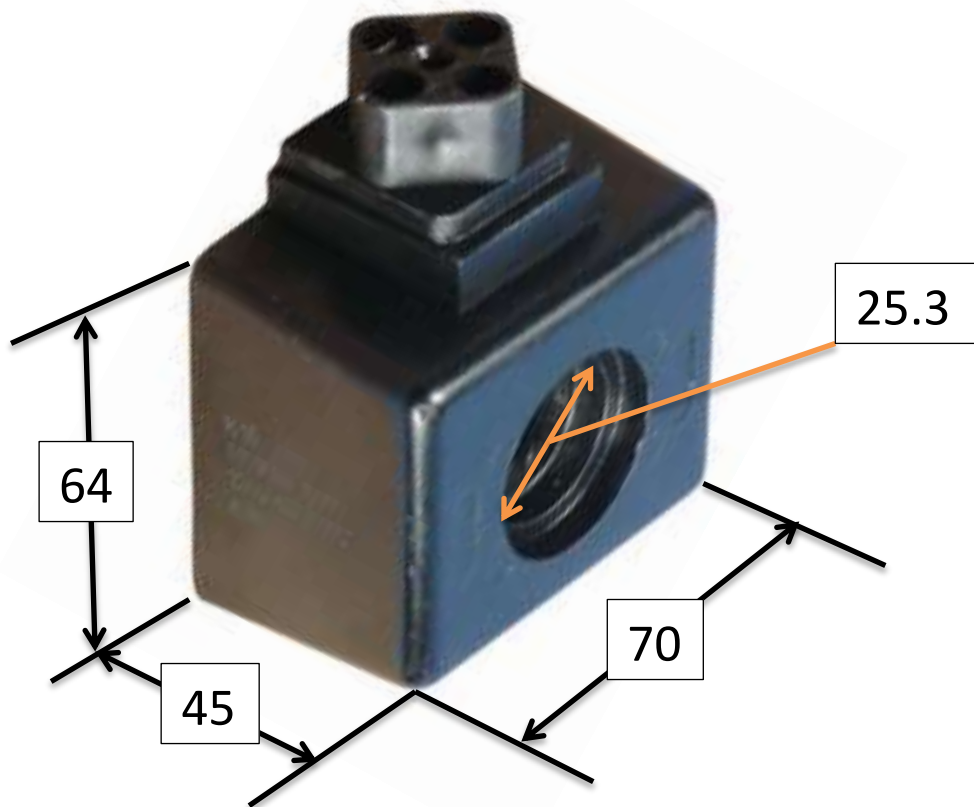

M.1430.0010

K16 SOLENOID COIL 24VAC 50HZ

454VA INRUSH - 124VA HOLD