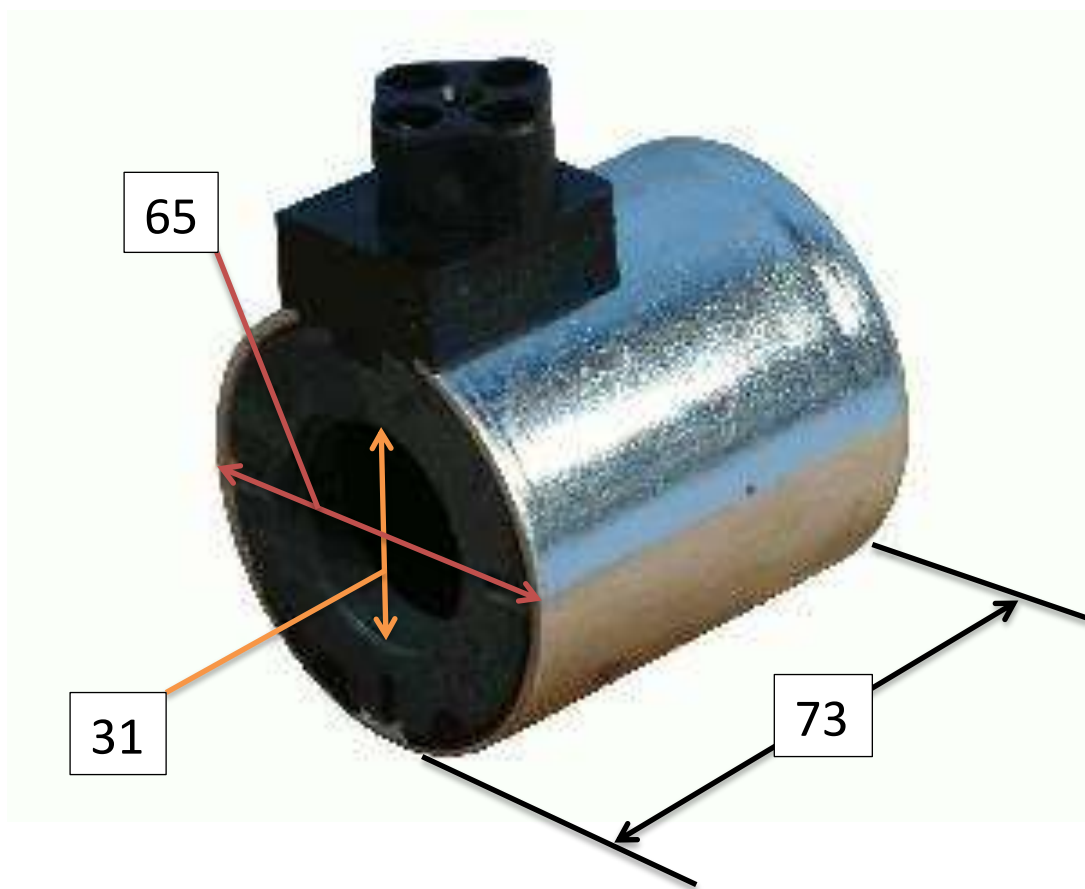

**M.1427.0002**

**D19 SOLENOID COIL 24VDC M**

**42 WATT**