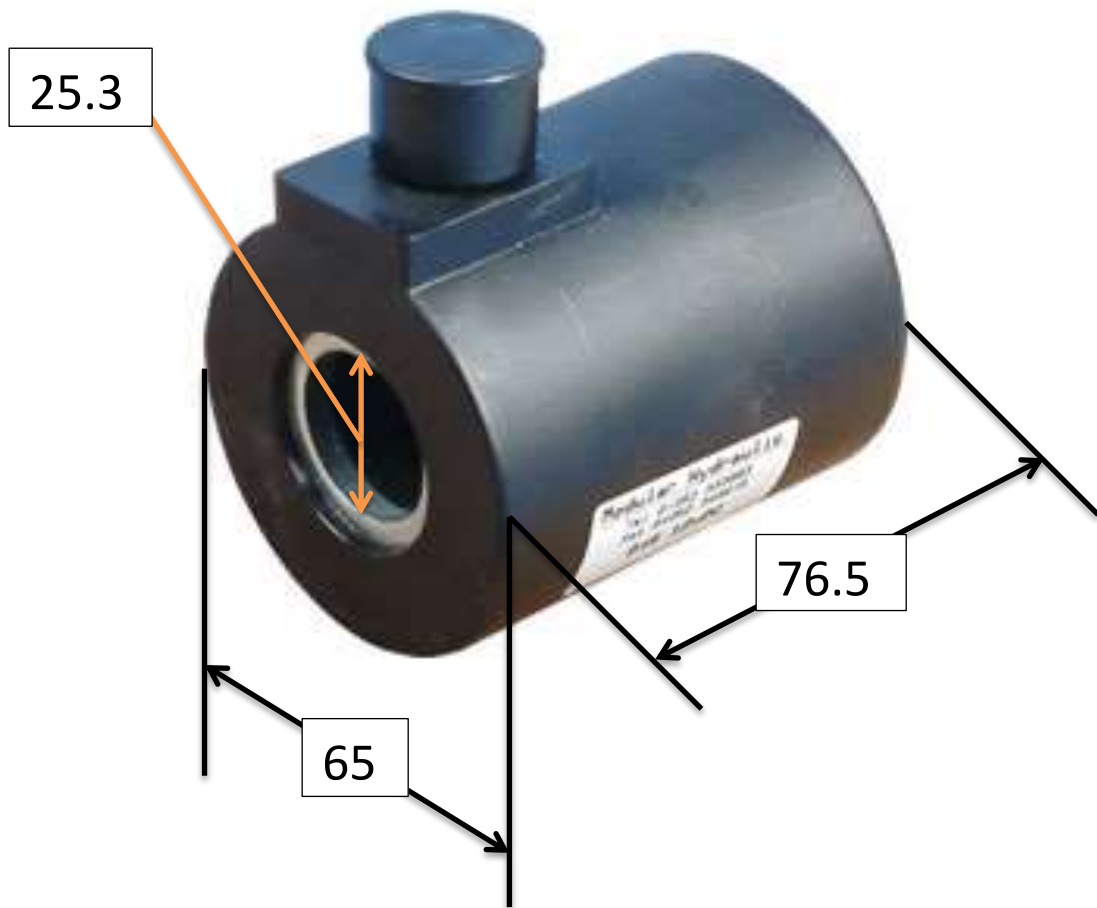

M.1422.0014

A16 SOLENOID COIL 205VDC X

45 WATT