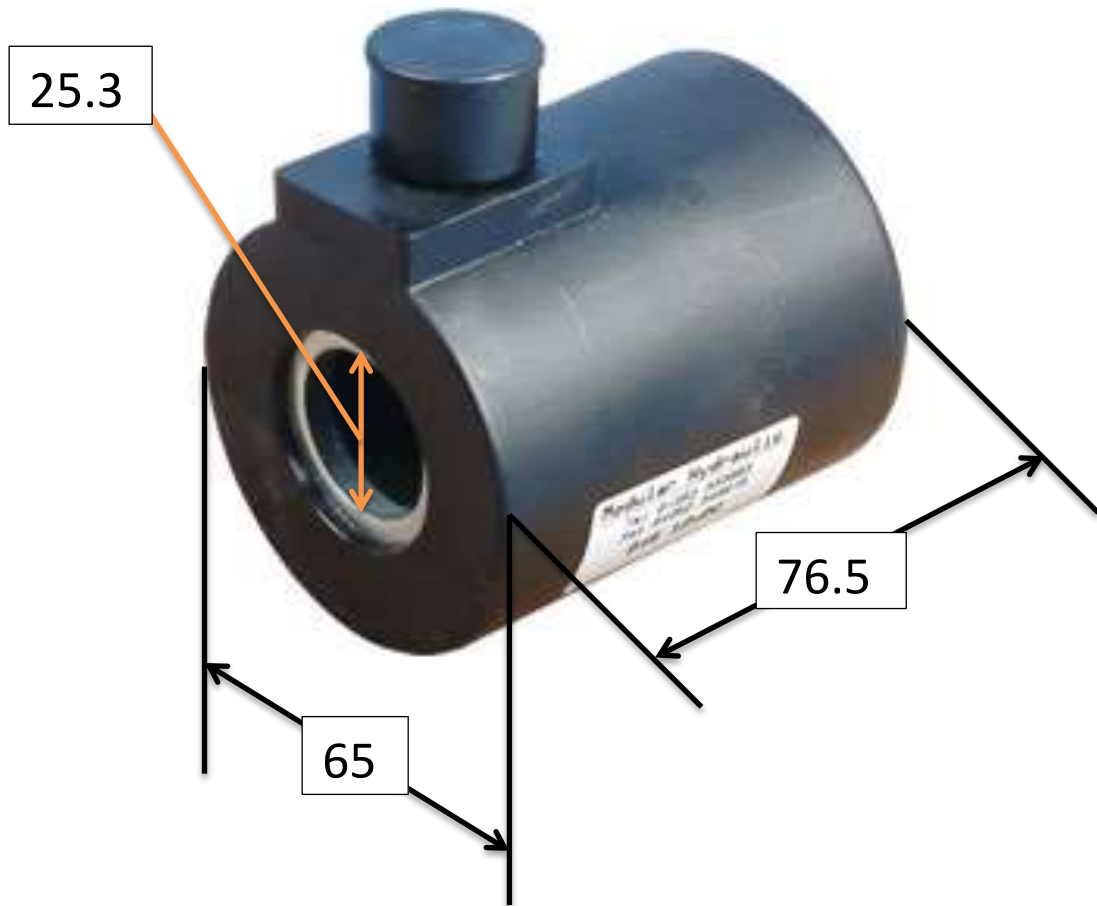

M.1422.0004

A16 SOLENOID COIL 24VDC M

45 WATT