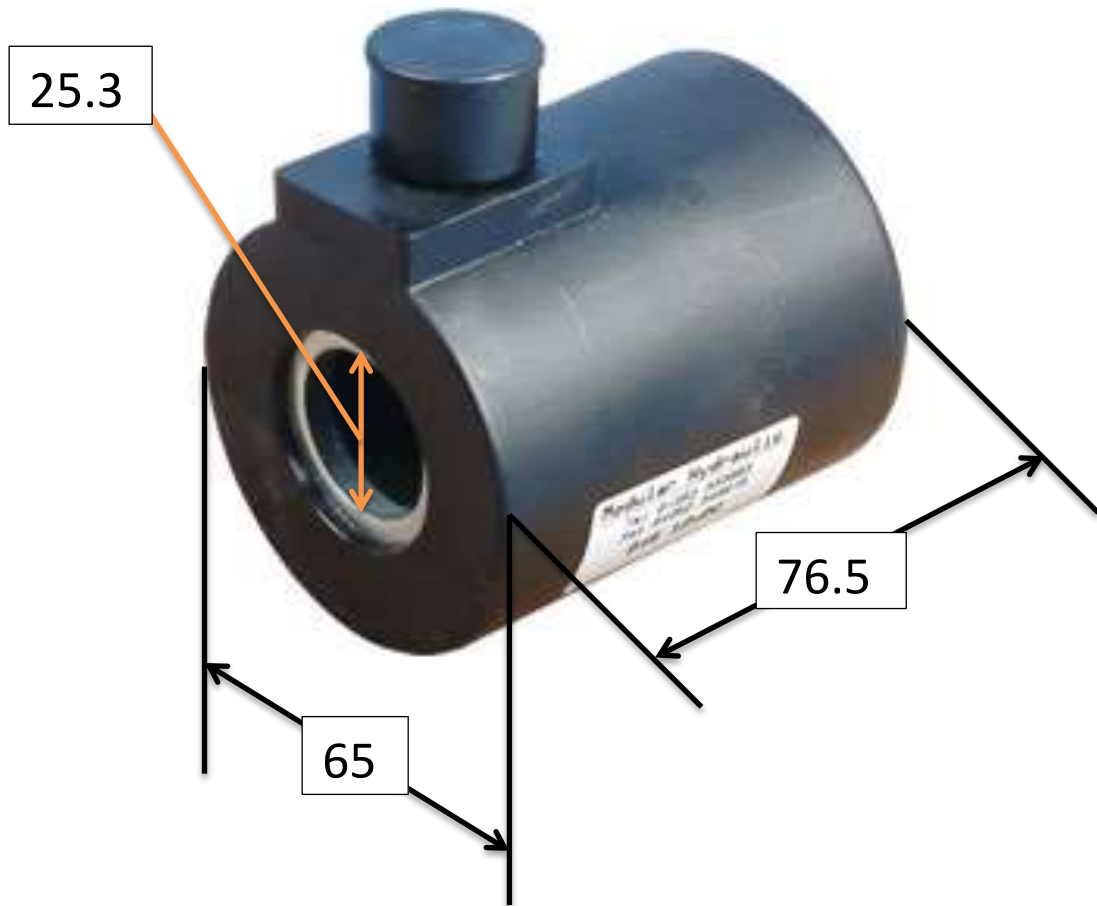

**M.1422.0002**

**A16 SOLENOID COIL 12VDC L**

**45 WATT**