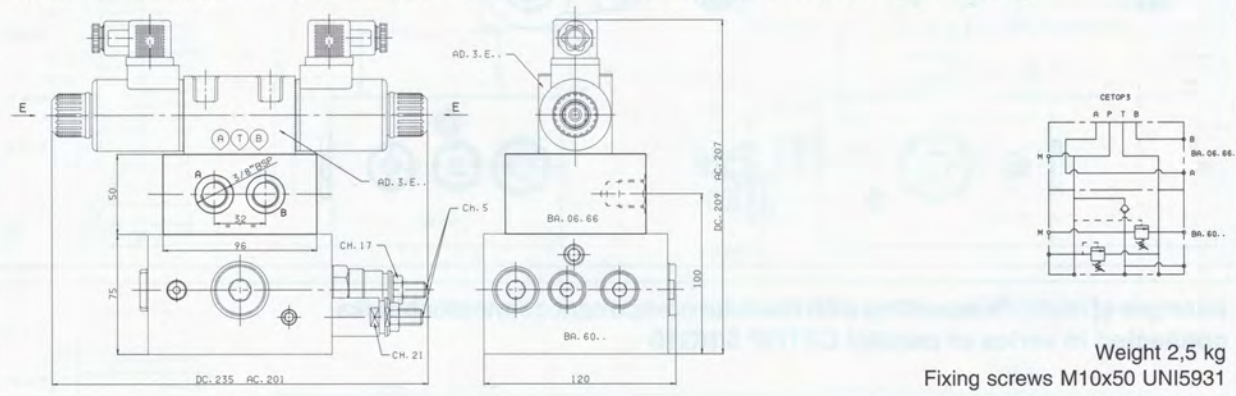

Low / High pressure units type BA.60...

Side mounting for single solenoid valve CTOP3/NG06 (connector block BA.06.62)

Weight 2 Kg
Fixing screws M10x55 UNI5931

Side mounting for single solenoid valve CTOP5/NG10 (connector block BA.10.62)

Weight 3Kg
Fixing screws M10x80 UNI5931

Upper mounting for single solenoid valve CTOP3/NG06 (connector block BA.06.66)

Weight 2,5 kg
Fixing screws M10x50 UNI5931

Upper mounting for single solenoid valve CTOP5/NG10 (connector block BA.10.66)

Weight 2,4 kg
Fixing screws M10x50 UNI5931