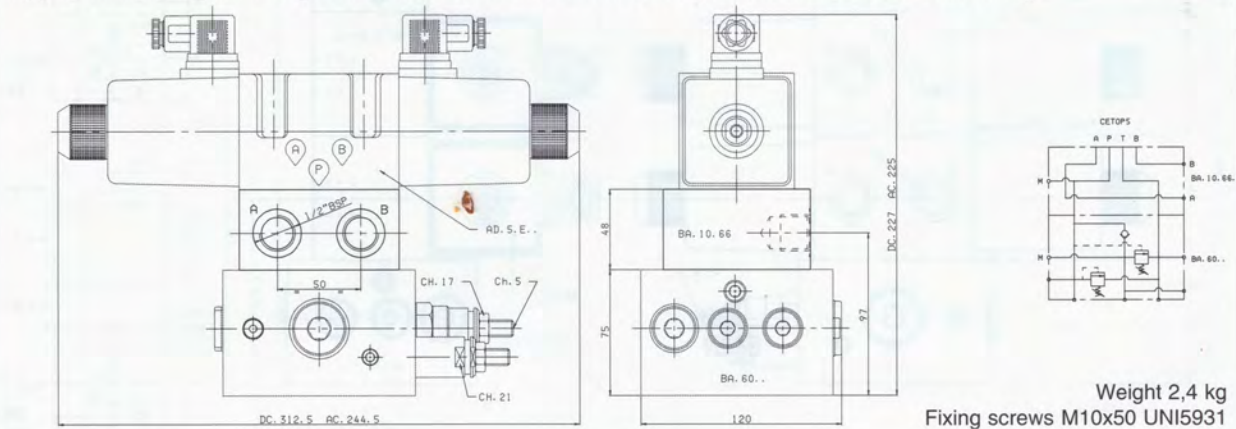

Low / High pressure units type BA.60...

Side mounting for single solenoid valve CTOP3/NG06 (connector block BA.06.62)

Weight 2 Kg
Fixing screws M10x55 UNI5931

Side mounting for single solenoid valve CTOP5/NG10 (connector block BA.10.62)

Weight 3Kg
Fixing screws M10x80 UNI5931

Upper mounting for single solenoid valve CTOP3/NG06 (connector block BA.06.66)

Weight 2,5 kg
Fixing screws M10x50 UNI5931

Upper mounting for single solenoid valve CTOP5/NG10 (connector block BA.10.66)

Weight 2,4 kg
Fixing screws M10x50 UNI5931