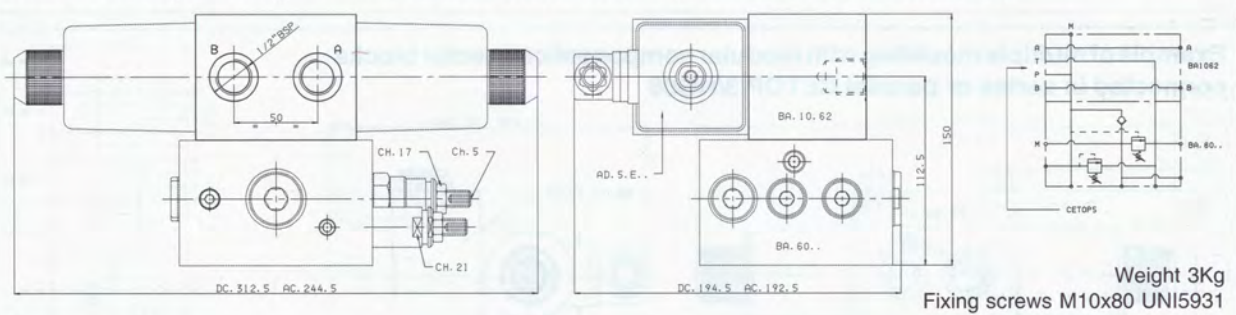

Low / High pressure units type BA.60...

Side mounting for single solenoid valve CTOP3/NG06 (connector block BA.06.62)

Weight 2 Kg
Fixing screws M10x55 UNI5931

Side mounting for single solenoid valve CTOP5/NG10 (connector block BA.10.62)

Weight 3Kg
Fixing screws M10x80 UNI5931

Upper mounting for single solenoid valve CTOP3/NG06 (connector block BA.06.66)

Weight 2,5 kg
Fixing screws M10x50 UNI5931

Upper mounting for single solenoid valve CTOP5/NG10 (connector block BA.10.66)

Weight 2,4 kg
Fixing screws M10x50 UNI5931