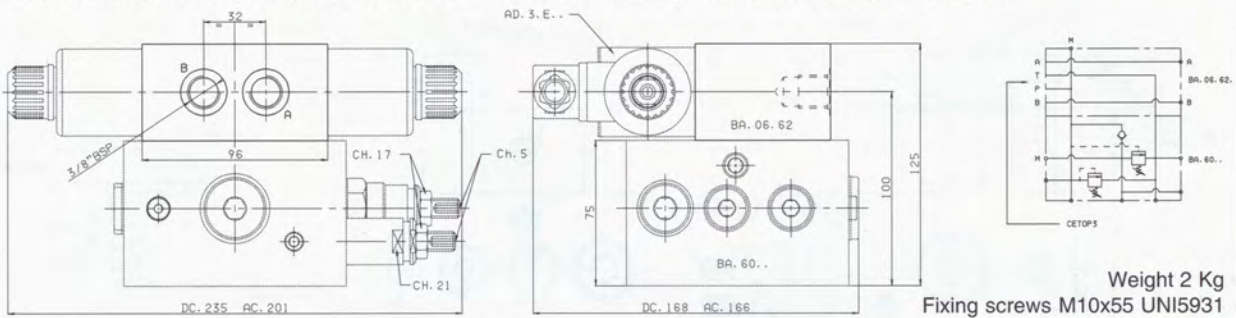

Low / High pressure units type BA.60...

Side mounting for single solenoid valve CTOP3/NG06 (connector block BA.06.62)

Weight 2 Kg
Fixing screws M10x55 UNI5931

Side mounting for single solenoid valve CTOP5/NG10 (connector block BA.10.62)

Weight 3Kg
Fixing screws M10x80 UNI5931

Upper mounting for single solenoid valve CTOP3/NG06 (connector block BA.06.66)

Weight 2,5 kg
Fixing screws M10x50 UNI5931

Upper mounting for single solenoid valve CTOP5/NG10 (connector block BA.10.66)

Weight 2,4 kg
Fixing screws M10x50 UNI5931